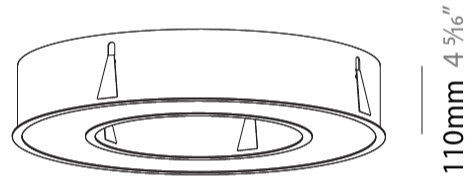

GENERAL

Series: Glorious
Subseries: Glorious
Brand: Prolicht
Division: Architectural
Mounting Type: Recessed
Mounting Location: Ceiling
Subcategory: Ambient

PHYSICAL

Shape: Round
Diameter (mm): 770
Diameter (in): 30 ⁵ / ₁₆
Height (mm): 110
Height (in): 4 ⁵ / ₁₆
Min. Recessing Depth (mm): 120
Min. Recessing Depth (in): 4 ³ / ₄
Light Distribution: Direct
Weight (kg): 9.285
Weight (lbs): 20.47
Diffuser: PMMA - Opal or Micro-Prism
Fixture Finish: SSR / BKV / CWI / CRY / HAB / LAG / UFT / ITA / RUA / RUR / MIC / FTG / MYG / TWT / LOD / PUS / FRO / FUP / KIA / POP / BLS / SPG / MEY / GOH / GUM / CHC / COM / ABZ / JAG / OBR / MOS / ROR
Fixture Material: Aluminum
Cut-out Measurements: 760mm / 29 15/16" x 440mm / 17 5/16"

Ø 428mm 16 ⁷/₈ "

Ø 770mm 30 ⁵/₁₆ "

110mm 4 ⁵/₁₆ "

760mm x 440mm
29 ¹⁵/₁₆" x 17 ⁵/₁₆"

120mm
4 ³/₄"

10 - 15mm
³/₈" - ⁹/₁₆"

A37500-

PROJECT _____

GENERAL

Series: Glorious
 Subseries: Glorious
 Brand: Prolicht
 Division: Architectural
 Mounting Type: Recessed
 Mounting Location: Ceiling
 Subcategory: Ambient

PHYSICAL

Shape: Round
 Diameter (mm): 970
 Diameter (in): 38 ³/₁₆
 Height (mm): 110
 Height (in): 4 ⁵/₁₆
 Min. Recessing Depth (mm): 120
 Min. Recessing Depth (in): 4 ³/₄
 Light Distribution: Direct
 Weight (kg): 11.164
 Weight (lbs): 24.61
 Diffuser: PMMA - Opal or Micro-Prism
 Fixture Finish: SSR / BKV / CWI / CRY / HAB / LAG / UFT / ITA / RUA / RUR / MIC / FTG / MYG / TWT / LOD / PUS / FRO / FUP / KIA / POP / BLS / SPG / MEY / GOH / GUM / CHC / COM / ABZ / JAG / OBR / MOS / ROR
 Fixture Material: Aluminum
 Cut-out Measurements: 960mm / 37 13/16" x 640mm / 25 3/16"