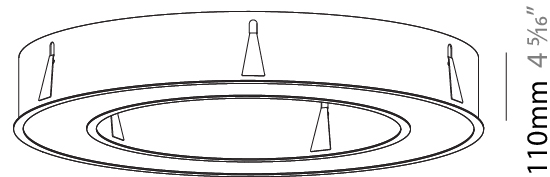

GENERAL

Series: Glorious
 Subseries: Glorious
 Brand: Prolicht
 Division: Architectural
 Mounting Type: Recessed
 Mounting Location: Ceiling
 Subcategory: Ambient

PHYSICAL

Shape: Round
 Diameter (mm): 970
 Diameter (in): 38 ³/₁₆
 Height (mm): 110
 Height (in): 4 ⁵/₁₆
 Min. Recessing Depth (mm): 120
 Min. Recessing Depth (in): 4 ³/₄
 Light Distribution: Direct
 Weight (kg): 11.164
 Weight (lbs): 24.61
 Diffuser: PMMA - Opal or Micro-Prism
 Fixture Finish: SSR / BKV / CWI / CRY / HAB / LAG / UFT / ITA / RUA / RUR / MIC / FTG / MYG / TWT / LOD / PUS / FRO / FUP / KIA / POP / BLS / SPG / MEY / GOH / GUM / CHC / COM / ABZ / JAG / OBR / MOS / ROR
 Fixture Material: Aluminum
 Cut-out Measurements: 960mm / 37 13/16" x 640mm / 25 3/16"

PROJECT
TYPE
SPECIFIER
QUANTITY
DATE

Ø 628mm 24 3/4"

Ø 970mm 38 3/16 "

960mm x 640mm
37 13/16" x 25 3/16"

120mm
4 3/4"

10 - 15mm
3/8" - 9/16"

A37505-

PROJECT _____